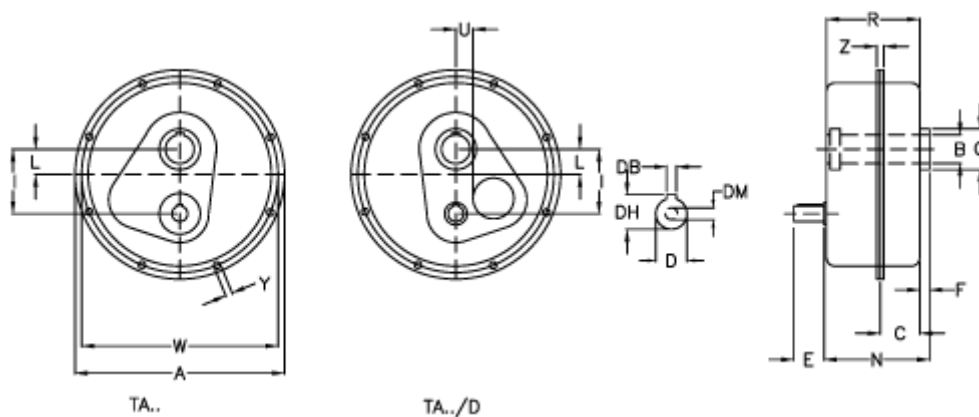

Data Sheet

Article number: 29481251000
 Description: Shaft mount. speed reducer
 TA 125.125D i=10 without lubrication

Measures

a	= 850	E = 110	W	= 805
B G7	= 125	F = 34	Weight (kg)	= 410
C	= 110	I = 294	Y	= 17.0
DB	= 16	L = 80	Z	= 44.5
Description	= TA 125.125D	N = 310.0		
DH	= 59.0	Q = 170		
D h6	= 55	R = 304.0		
DM	= M16	U = 70		